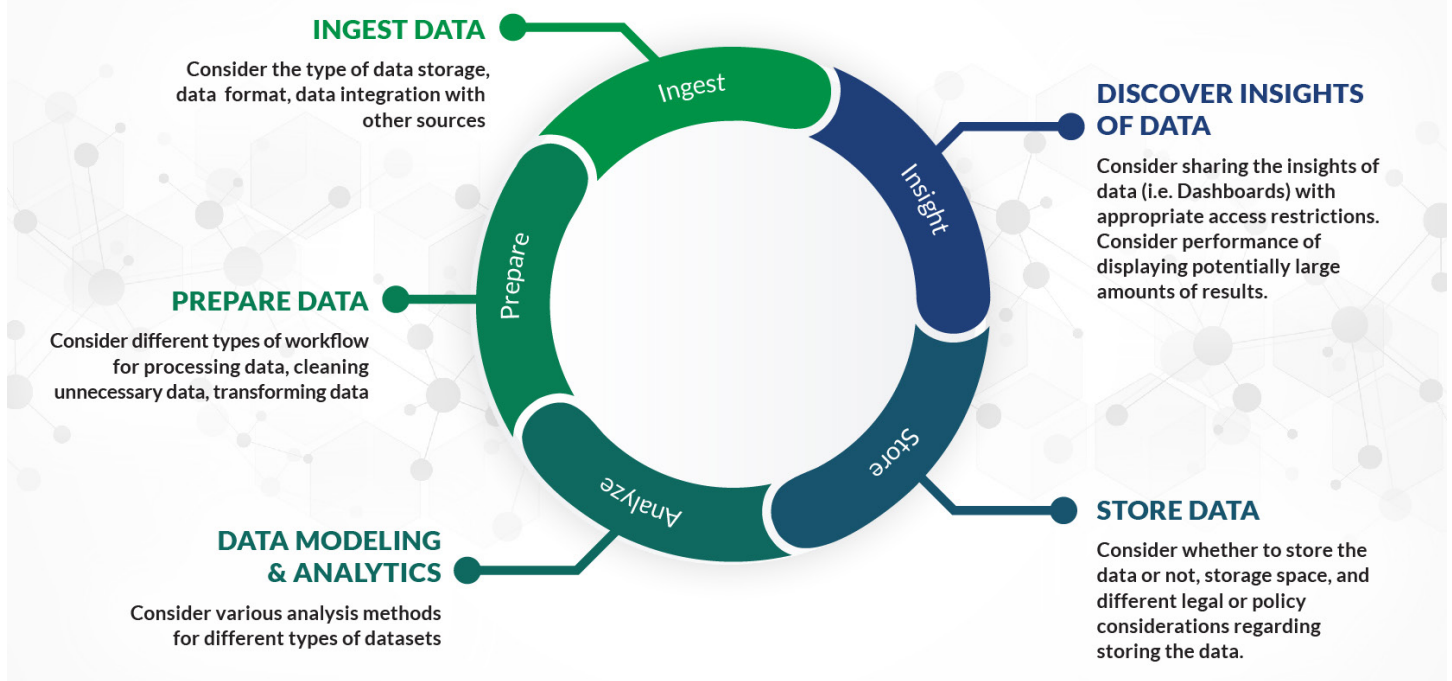

The 27Global Approach

- Business acumen and technical expertise to properly align solutions with your business's needs.
- Architecture and build expertise so your data platform is built using the best, most cost-effective technology with a focus on reliability and security.
- Comprehensive project planning and tracking so you always know the status of your data efforts.
- The ability to scale up and scale down your team as needed.

Gold Application Development
Gold Application Integration
Gold DevOps
Gold Cloud Platform

Your data should be working for you. Let 27Global help you move into the realm of data storytelling.

27Global is a software, data, and cloud engineering and IT consulting company for forward-thinking business leaders who seek to scale or streamline their businesses and to create a lasting competitive advantage. We work with clients of all sizes, in all industries, around the U.S. We bring a full-team approach, consisting of a consulting team with the business acumen to understand our client's vision and a world-class technical team with the expertise to build our client's solution.